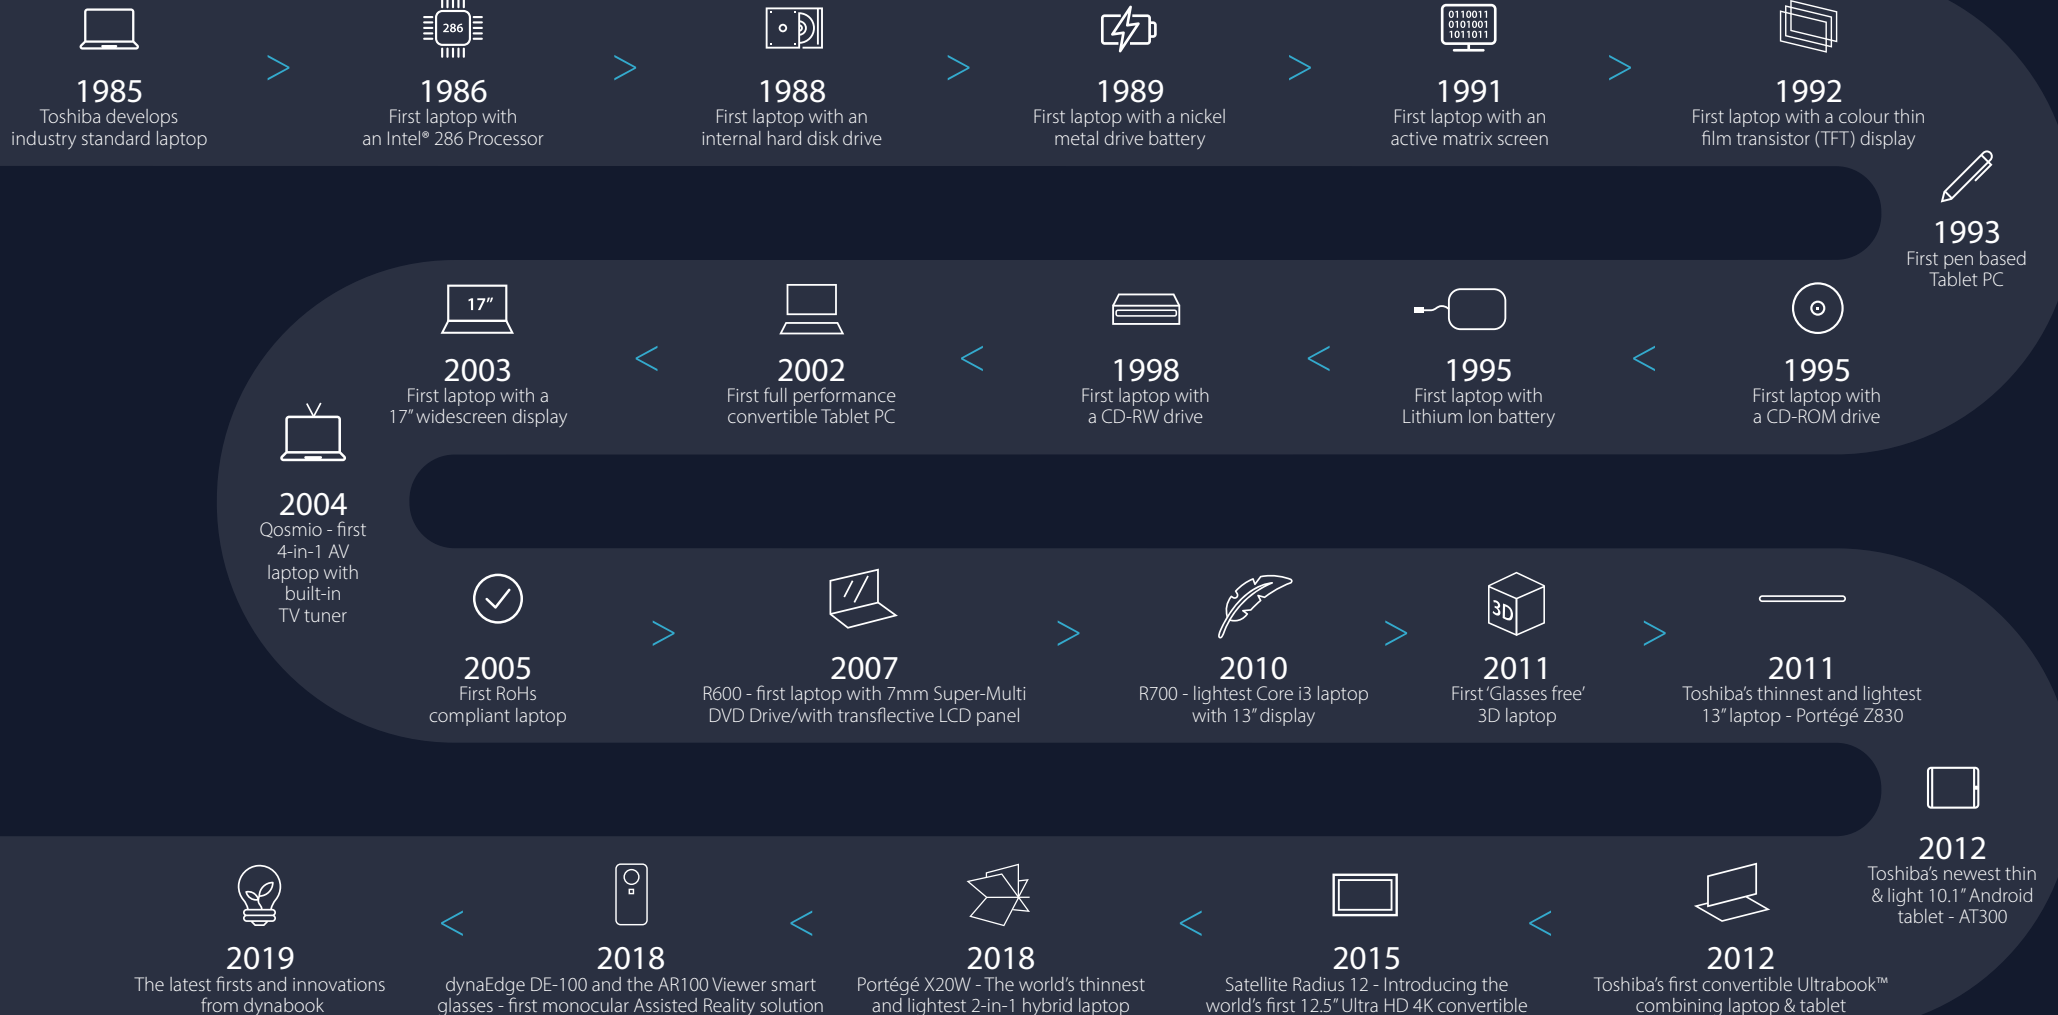

The Evolution of Innovation

With a long history of Firsts, from the industry standard laptop in 1985 to dynaEdge™ AR Smart Glasses in 2018, our heritage of market-defining innovations is our compass.

Today's business line-up has the ideal device for every worker.
[Find the device that works for you](#)