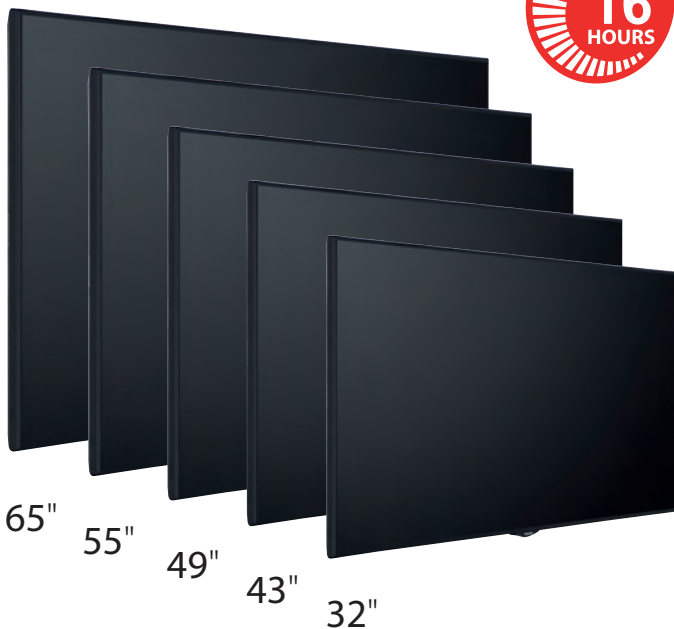

## Bright, professional signage that works hard all day

Share information throughout the working day in total clarity. Perfect for the corporate, education, retail and travel sectors, TD-E3 models are robustly built to run 16 hours and beyond, seven days a week. Our displays look great in portrait or landscape orientation, offering superior picture quality in a variety of sizes. Toshiba's hidden built-in USB port\* offers tamper-proof automatic playback of your audio/visuals/images, with multi-codec support. Packed with features and designed to impress the end user, displays are fully customisable.

### Features

- 16/7 usage
- Full HD (65" = 4K Ultra HD)
- Landscape/portrait orientation
- OPS slot
- Embedded USB player & scheduler
- Embedded signage with built-in memory option (TD-E3E derivative model)
- Optional touchscreen available