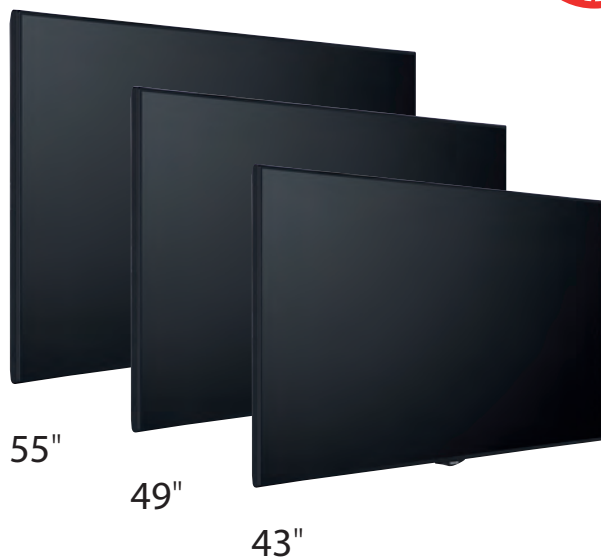

High brightness displays to give your message impressive clarity in all lighting conditions

TD-Q3(E) series

Toshiba's TD-Q3(E) series offers stunningly clear 24/7 playback of your content in high brightness, without requiring an external media player. The 700-nit screen ensures clean definition even against strong natural light, making your content extra vivid. A secure embedded USB plays your audio/visual/images around the clock - with auto playback, multi-codec support and failover playback in the absence of an input signal. Always user-friendly, our bright, bold TD-Q3(E) series is impressively customisable, with tiling and connectivity options for multi-screen displays.

Features

- 24/7 usage
- Full HD
- High brightness - 700 Nit
- Landscape/portrait orientation
- OPS slot
- Embedded USB player & scheduler
- Embedded signage with built-in memory option (TD-Q3E)
- Optional touchscreen available